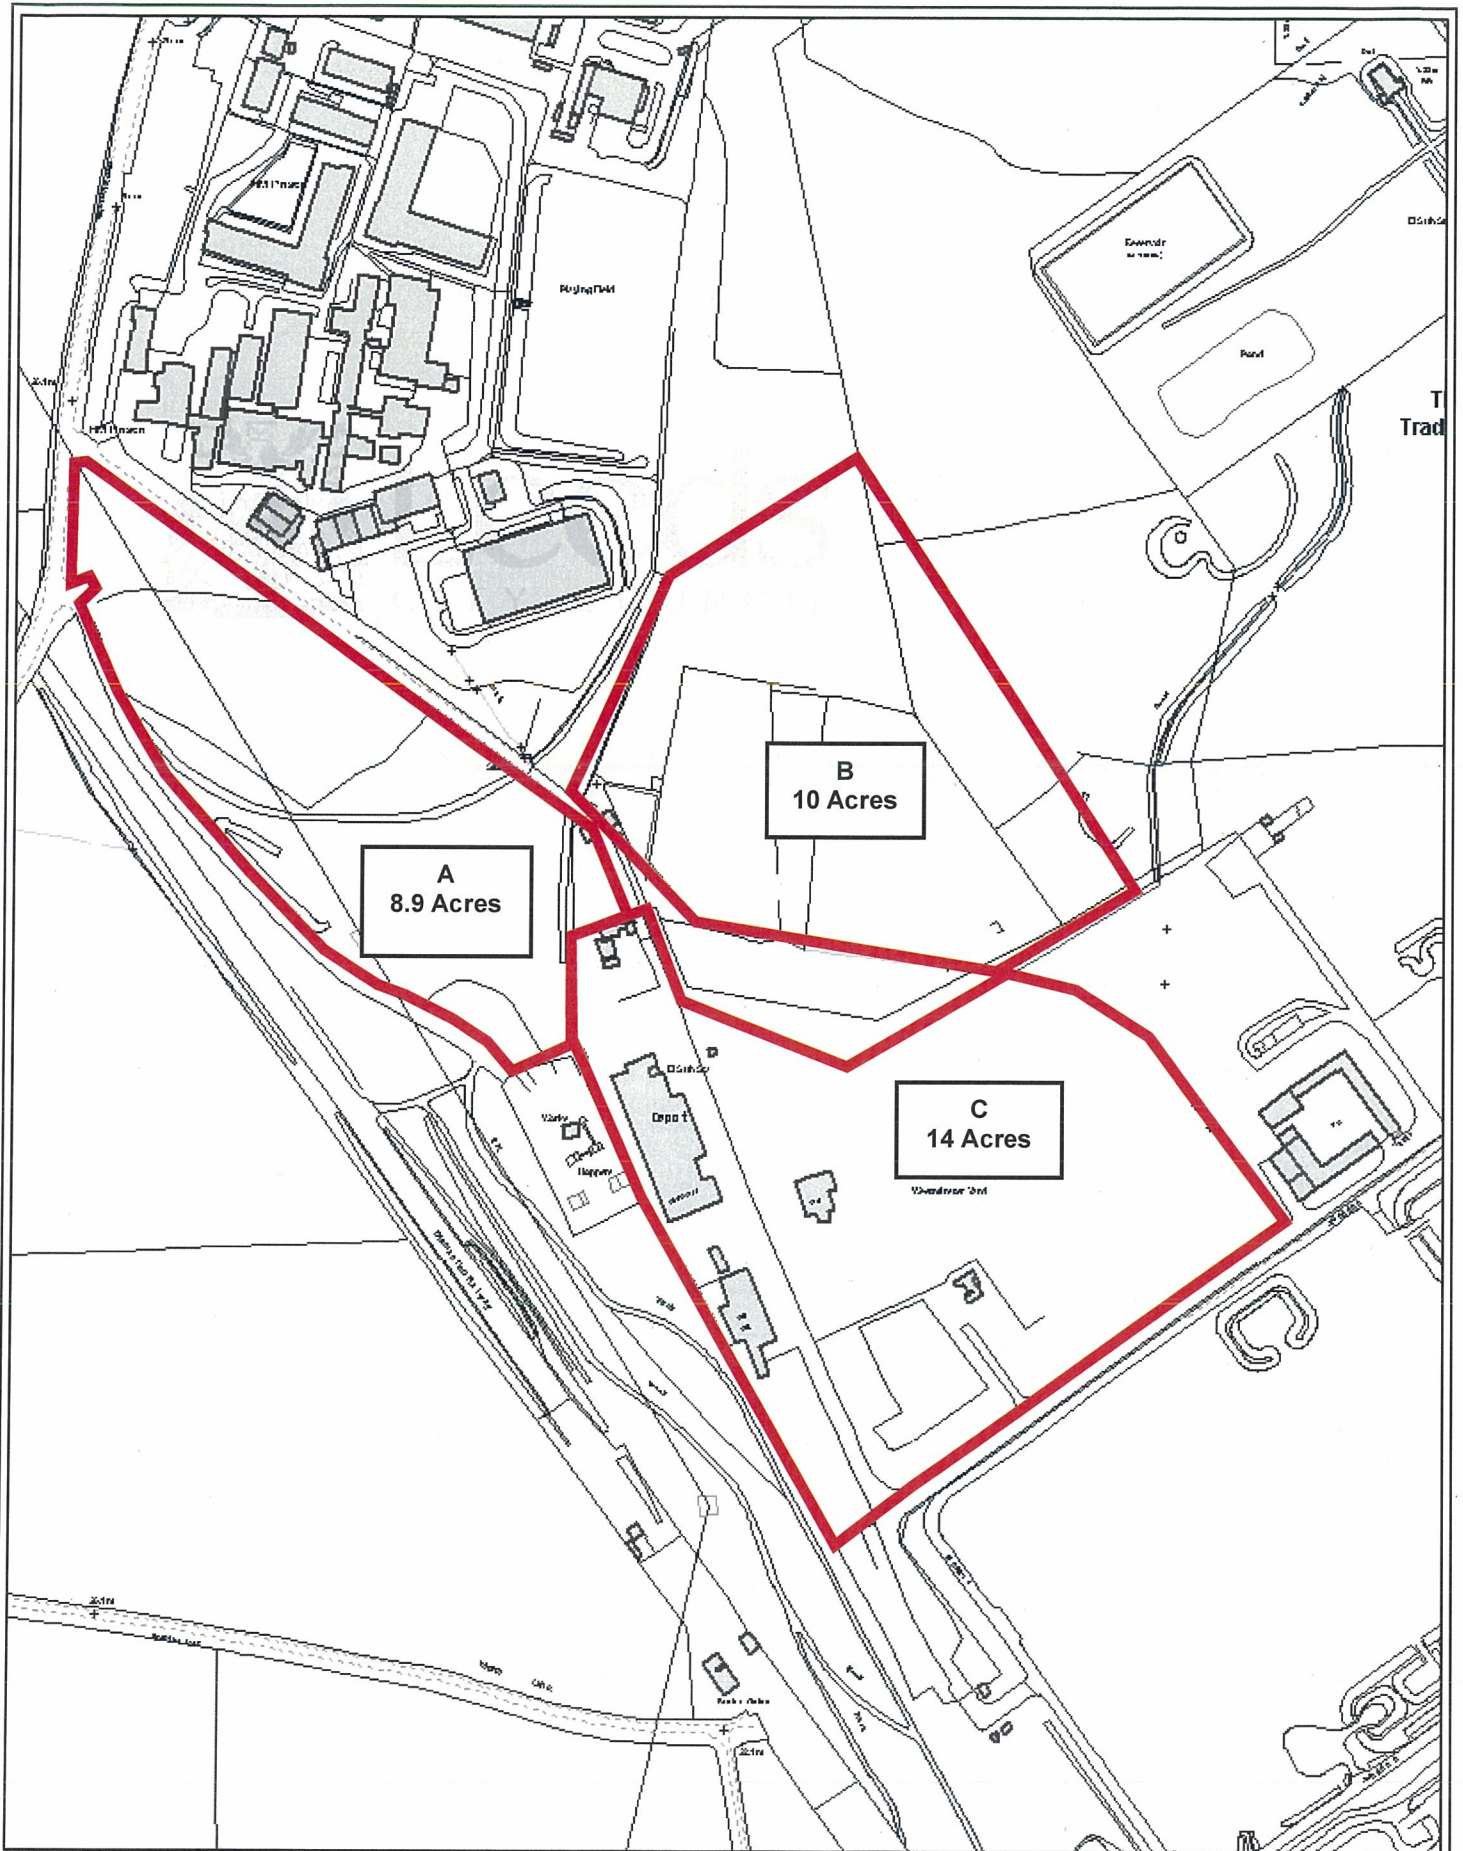

**Potential Site Options  
Childrens Secure Unit Eastmoor**

Crown Copyright. All rights reserved.  
Leeds City Council 100019567 2009

## Potential Site Options Childrens Secure Unit Thorp Arch

Crown Copyright. All rights reserved.  
Leeds City Council 100019567 2009